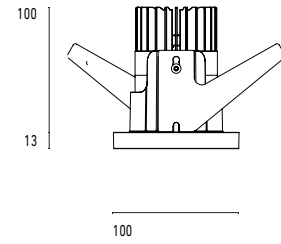

101 10 000113.013

Model

Name	Mono 100 Type 1 Recessed Downlighter
Finish	Structured White
Area	Indoor

System

Power (Luminaire)	16W
Power (System)	19W
Voltage	240V-AC
Optics	Rotationally Symmetrical Direct 30°
Colour Temperature	3000°K
Luminous Flux	1300lm
TM30	Rf95 Rg103
CRI	Ra98
Lumen Maintenance	L90 B10 50000hrs
Chromacity	<3 McAdam Step Ellipse
Articulation	Fixed
Cut-Out	
Ingress Protection	IP44
Control Device	Remote DALI (Included)
Class	III